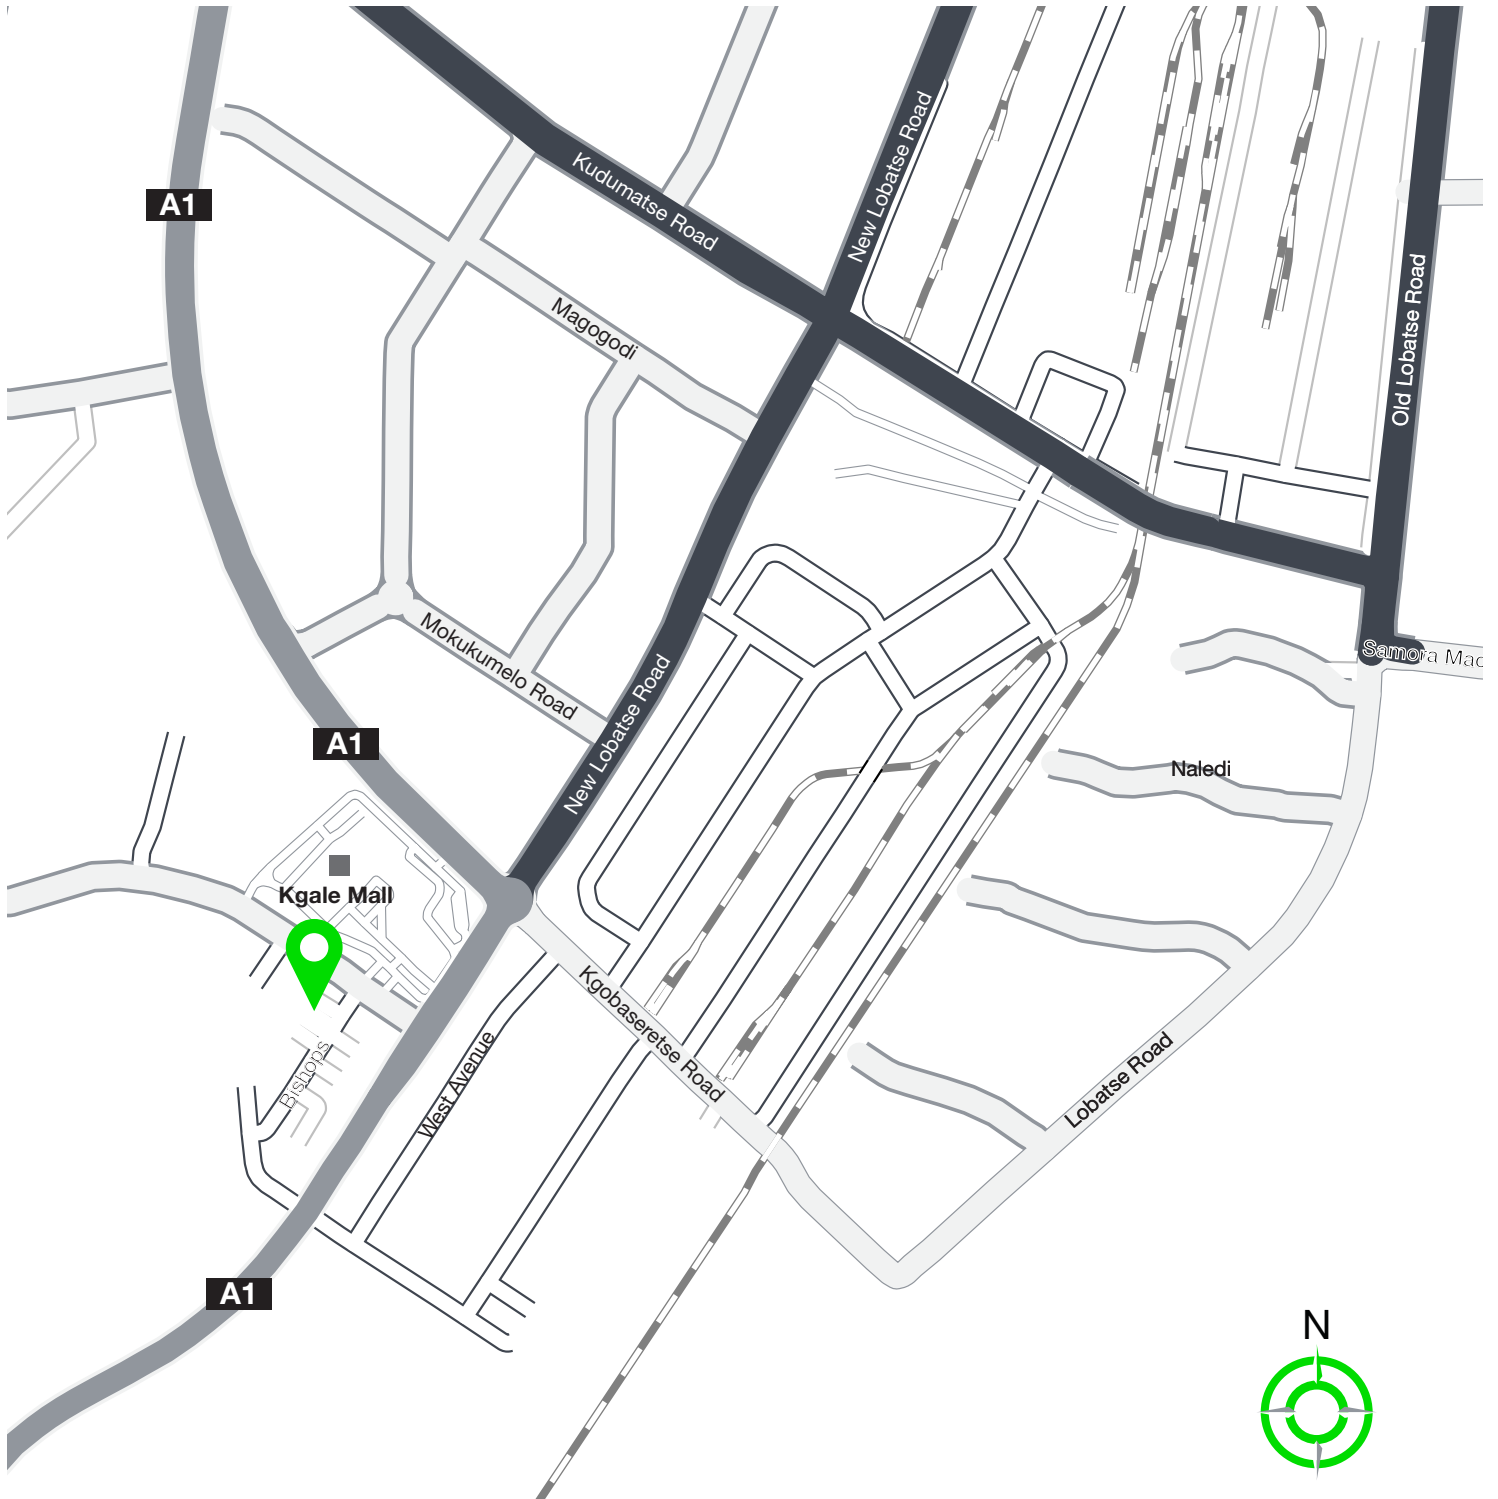

Directions to *Botswana Offices*

GPS Cooridantes:
S 24°41'23.28" E 25°52'42.90"

Physical Address

Plot 127, Kgale Court Unit 13
Gaborone International Finance Park
Kgale View

Contact Details

Sage HR & Payroll
Tel: +267 318 7445
E-mail: info.vip@sage.com
Web: www.sagevip.co.za